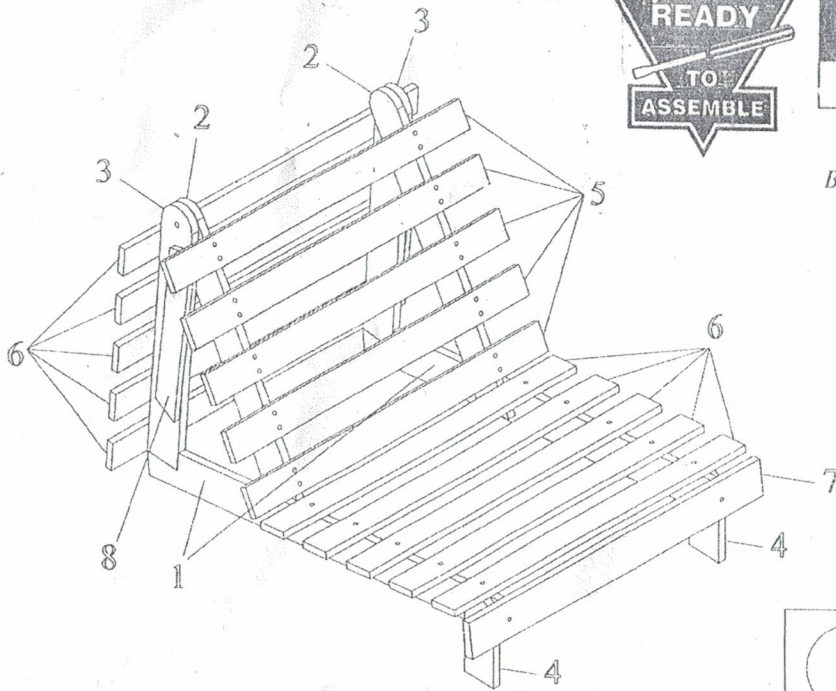

LUNA

ASSEMBLY INSTRUCTION

Thank you for choosing our product.
Before assembling your Bed, please read through these instructions carefully, familiarising yourself with the different parts.

HARDWARE BOX # 1 / 1

A	1 1/2" Screw	40	Pcs	
B	2" Screw	2	Pcs	
C	Bolt JCBC M6 x 40mm	8	Pcs	
D	Cap Nut M6	8	Pcs	
E	L4 Allen Key	2	Pc	

C	Bolt JCBC M6 x 40mm	8	Pcs	
D	Cap Nut M6	8	Pcs	
E	L4 Allen Key	1	Pc	

2

A	1 1/2" Screw	40	Pcs	
B	2" Screw	2	Pcs	