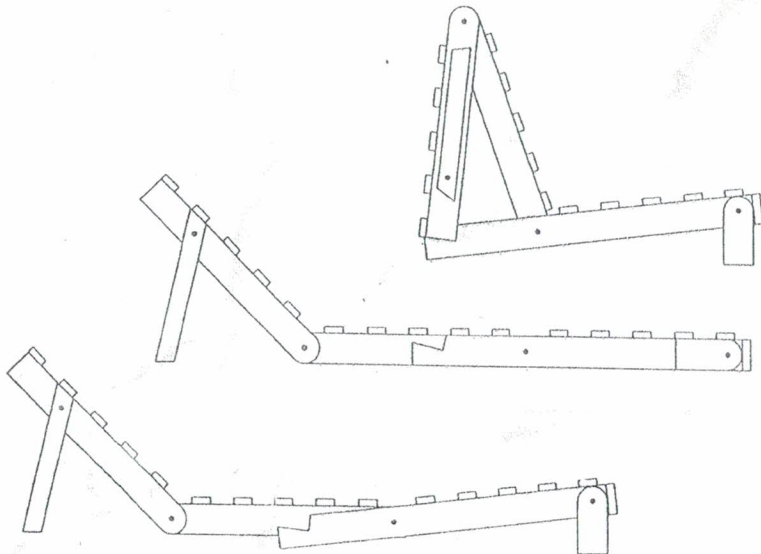

LUNA

ASSEMBLY INSTRUCTION

Thank you for choosing our product.
Before assembling your Bed, please read through these instructions carefully, familiarising yourself with the different parts.

HARDWARE BOX # 1 / 1

A	1 1/2" Screw	40	Pcs	
B	2" Screw	2	Pcs	
C	Bolt JCBC M6 x 40mm	8	Pcs	
D	Cap Nut M6	8	Pcs	
E	L4 Allen Key	2	Pc	

C	Bolt JCBC M6 x 40mm	8	Pcs	
D	Cap Nut M6	8	Pcs	
E	L4 Allen Key	1	Pc	

2

A	1 1/2" Screw	40	Pcs	
B	2" Screw	2	Pcs	