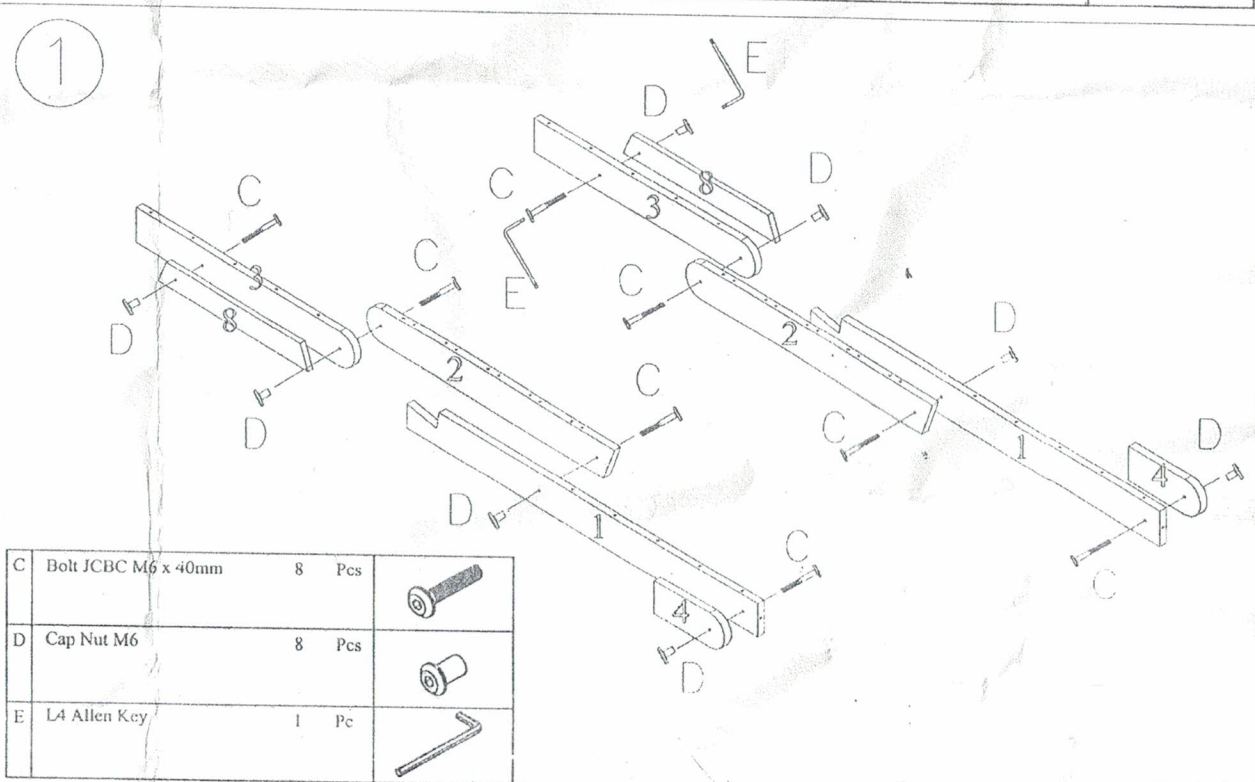

LUNA

ASSEMBLY INSTRUCTION

Thank you for choosing our product.
Before assembling your Bed, please read through these instructions carefully, familiarising yourself with the different parts.

HARDWARE BOX # 1 / 1

A	1 1/2" Screw	40	Pcs	
B	2" Screw	2	Pcs	
C	Bolt JCBC M6 x 40mm	8	Pcs	
D	Cap Nut M6	8	Pcs	
E	L4 Allen Key	2	Pc	

C	Bolt JCBC M6 x 40mm	8	Pcs	
D	Cap Nut M6	8	Pcs	
E	L4 Allen Key	1	Pc	

2

A	1 1/2" Screw	40	Pcs	
B	2" Screw	2	Pcs	