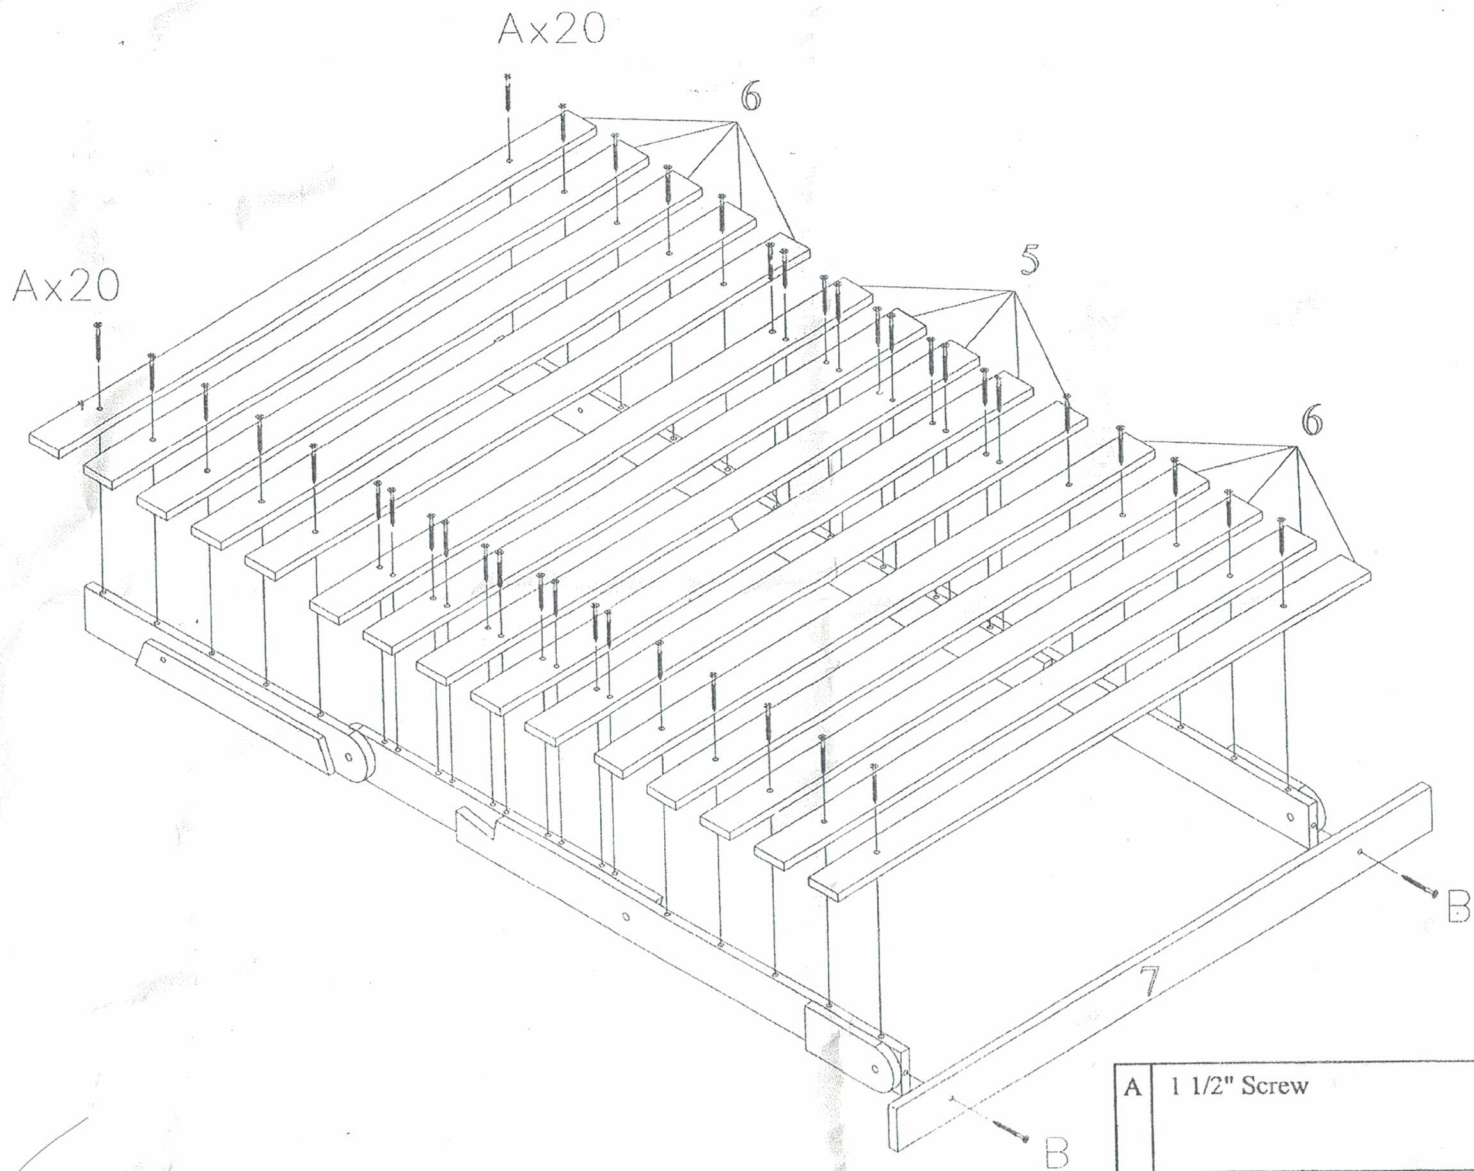

LUNA

ASSEMBLY INSTRUCTION

Thank you for choosing our product.
Before assembling your Bed, please read through these instructions carefully, familiarising yourself with the different parts.

HARDWARE BOX # 1 / 1

A	1 1/2" Screw	40	Pcs	
B	2" Screw	2	Pcs	
C	Bolt JCBC M6 x 40mm	8	Pcs	
D	Cap Nut M6	8	Pcs	
E	L4 Allen Key	2	Pc	

C	Bolt JCBC M6 x 40mm	8	Pcs	
D	Cap Nut M6	8	Pcs	
E	L4 Allen Key	1	Pc	

2

A	1 1/2" Screw	40	Pcs	
B	2" Screw	2	Pcs	